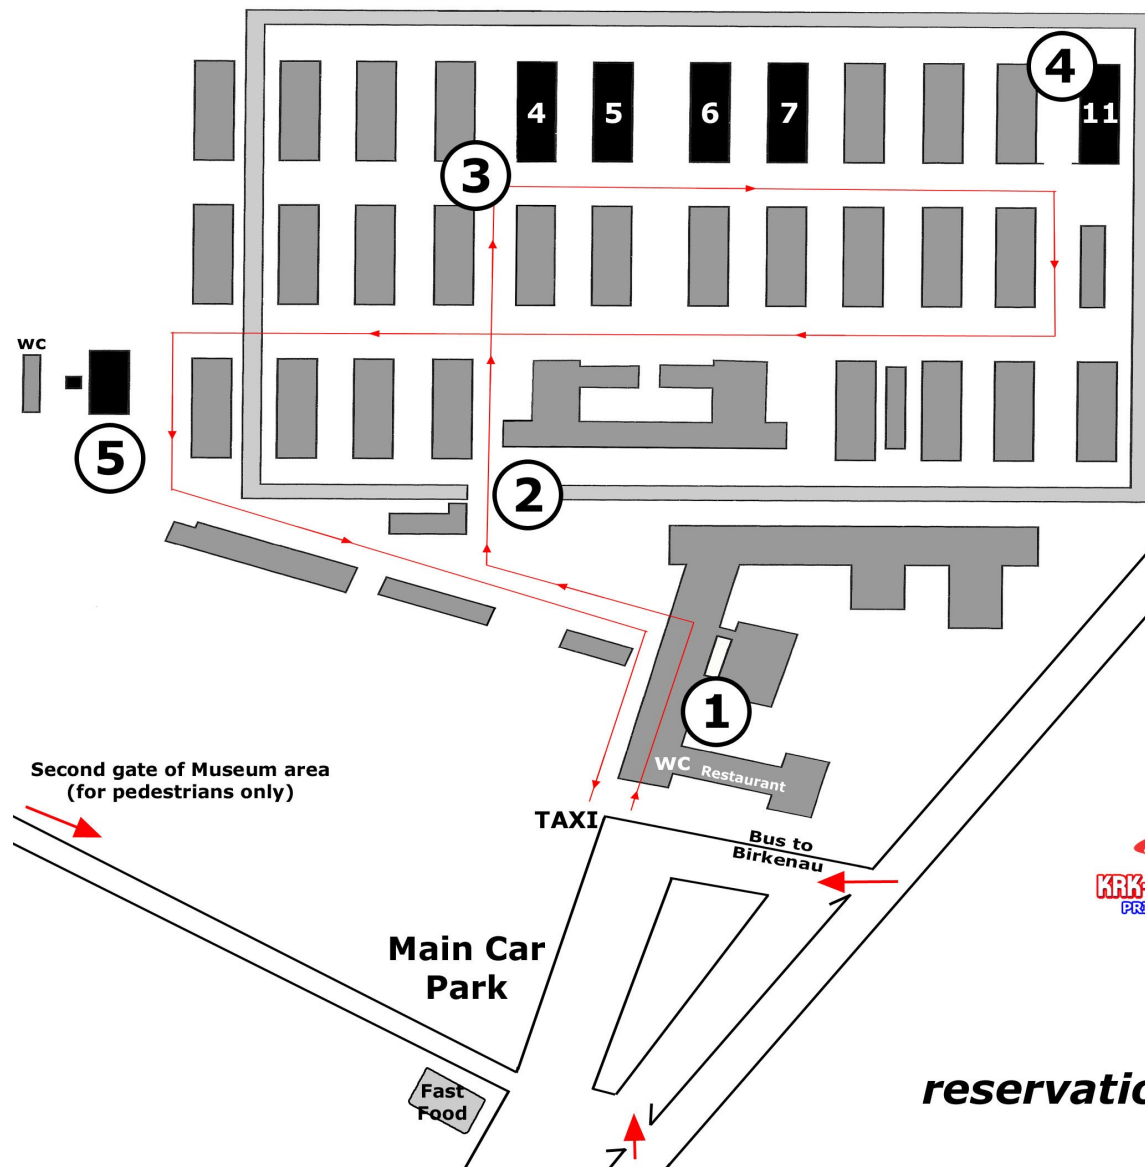

# MAP OF AUSCHWITZ I BY **KRK-KRAKOWTOURS.COM**

- ① MAIN BUILDING OF THE MUSEUM  
TOURIST INFORMATION, ENTRANCE
- ② NOTORIOUS MAIN GATE OF THE CAMP  
'ARBEIT MACHT FREI'
- ③ 'MUST SEE' BLOCKS  
4, 5, 6, 7, 11
- ④ SITE OF MASS EXECUTIONS BY SHOOTING  
'DEATH WALL'
- ⑤ CREMATORIUM AND GAS CHAMBER
- ➔ RECOMMENDED TOURIST ROUTE  
WITH INFORMATION PLAQUES